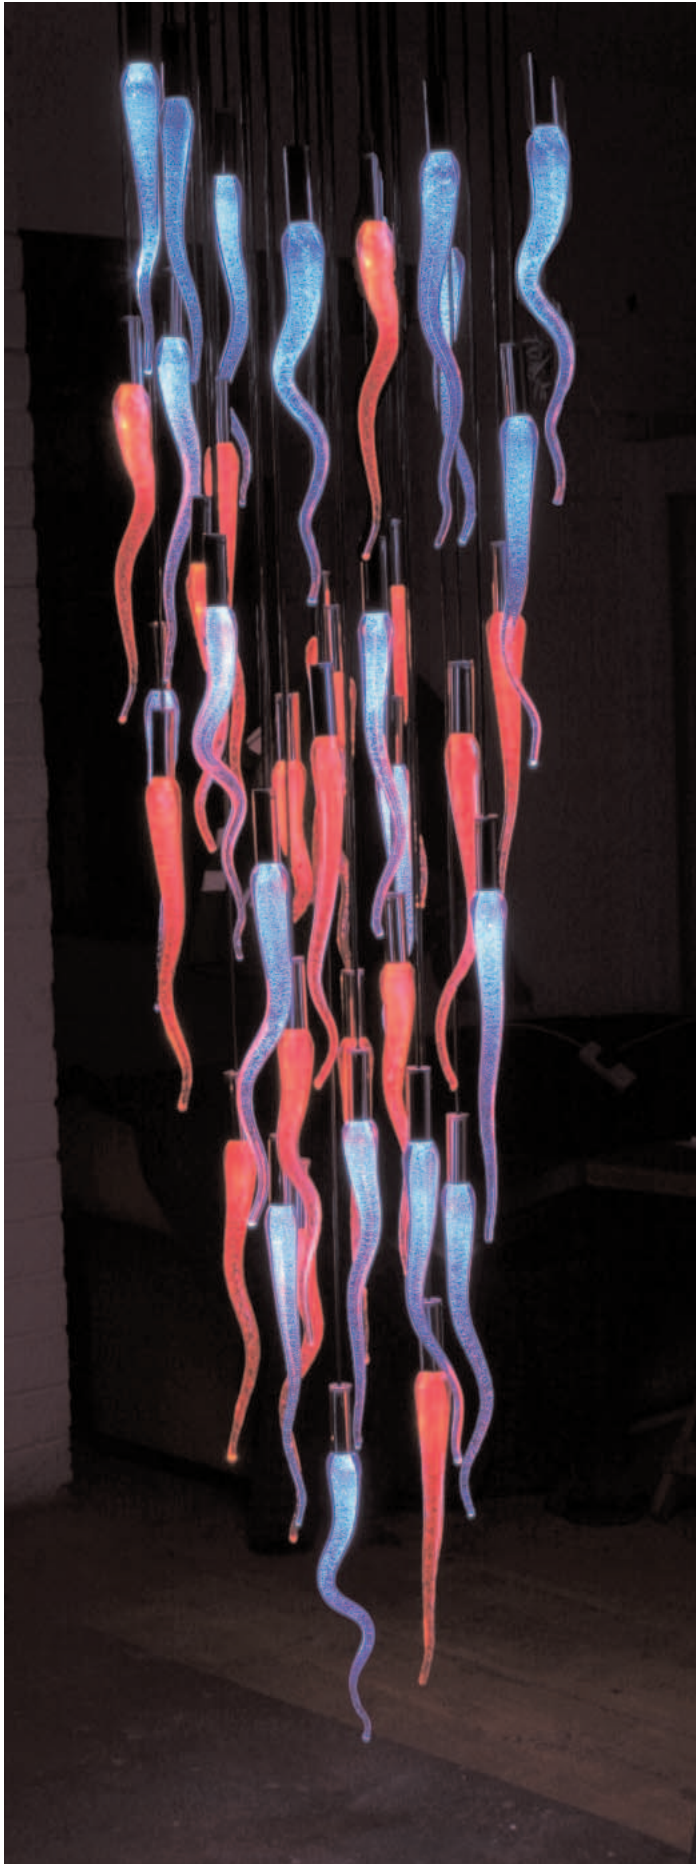

Lite Fuzion

flicker without the flame®

SCLL

Liquid Light

Water Feature

Constructed using a stainless steel shell and acrylic panels.

Each water feature is self contained, come pre-assembled and requires virtually no servicing.

OEM designs are welcome.

Can also be supplied with logo addition.

74" Height X20" wide.

A vortex of swirling water lit by high powered color changing LEDs. An ever changing display of color and movement.)

List Price: \$6750.00

smart
candle®

flicker without the flame®

SCIC5 List Price: \$1200.00

SCIC7 List Price: \$1600.00

SCIC9 List Price: \$2000.00

Ice Chandelier

Each chandelier spike is hand made in Britain from 24% lead crystal. Each contains thousands of flakes of mica which are lit by 1 wat high powered LEDs.

The JellePhish Mood Lamp can be free standing using the supplied acrylic base, or the dome can be individually mounted flush against a wall. This is just one of the features that really sets the mood Lamp apart