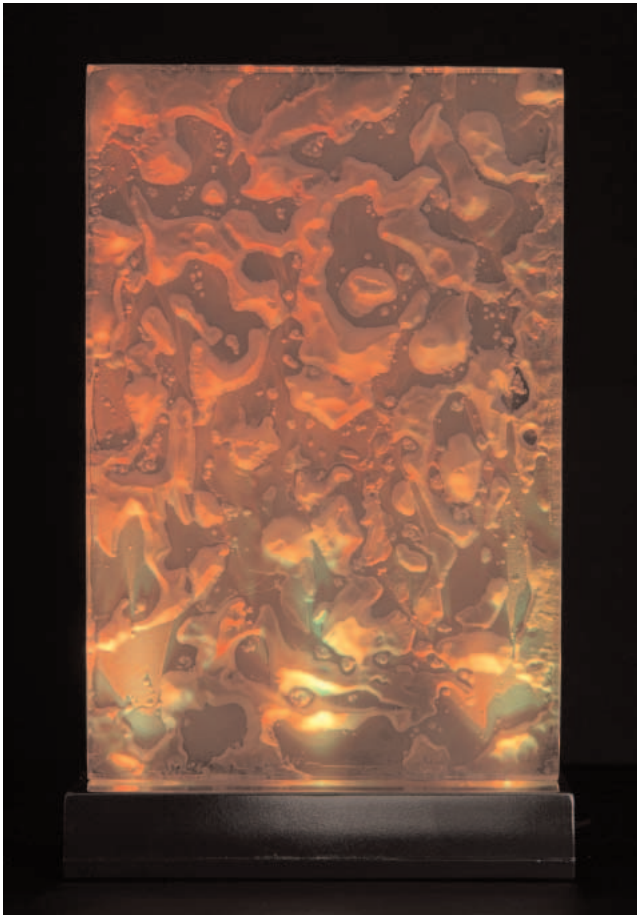

SCRLSMoon

LiteScape Moon

Min. Qty. Per Order (3)
Size, 4"x 6.5"
Rechargeable

List Price: $75.00

Made of transparent resin and sand blasted with original designs, each LiteScape sits on a chrome base and is illuminated by three RGB LEDs on a two-minute colour-changing cycle.