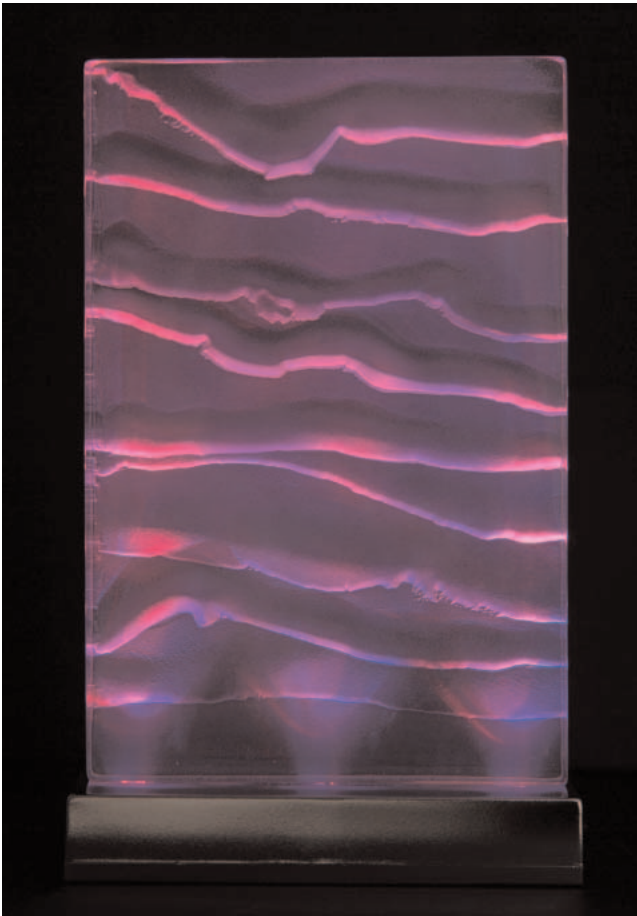

Each spike is supplied with 6.5 feet of cable, additional cable length is available upon request.

smart
candle®

flicker without the flame®

SCRLSMoon

LiteScape Moon

Min. Qty. Per Order (3)
Size, 4"x 6.5"
Rechargeable

List Price: \$75.00

Made of transparent resin and sand blasted with original designs, each LiteScape sits on a chrome base and is illuminated by three RGB LEDs on a two-minute colour-changing cycle.

SCRLSDune