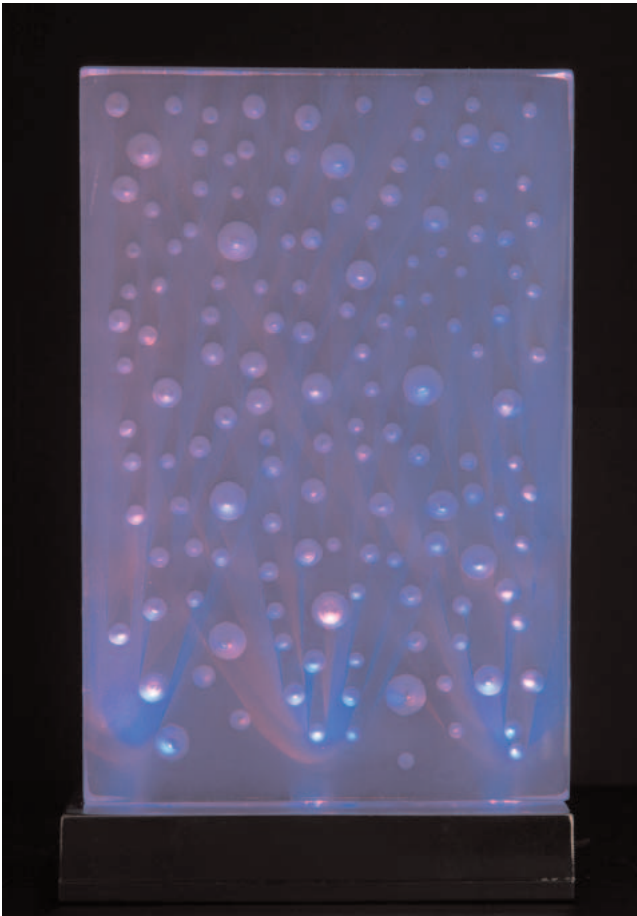

SCRLSBubbles

LiteScapes Bubbles

Min. Qty. Per Order (3)
Size, 4"x 6.5"
Rechargeable

List Price: $75.00

smart
candle®

flicker without the flame®