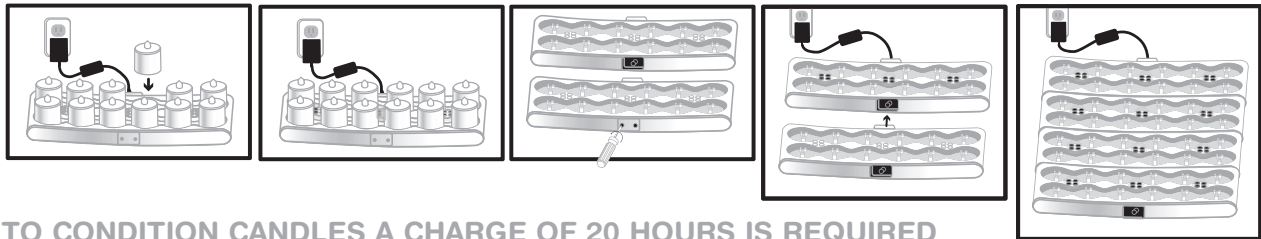

smart
candle®

flicker without the flame®

SCRP-CT

Smart Tray

List Price: \$100.00 USD

SCRPADP-M

Smart Power Adapter

List: \$50.00 USD

smart
candle®

flicker without the flame®

CHARGING INSTRUCTIONS

Firmly place your Smart Candles onto the charging base receiving pins. If you are using more than one charging base, slide the bases firmly together. (The Platinum Series Power Adaptor is designed to charge 12, 24, 36 or 48 Smart Candles up to 4 charging bases per power adaptor) If you are using the Smart Docking Station, firmly slide the charging bases into the bays provided. Insert the supplied power adaptor into the charging base or docking station and plug in. The charge indicator lights will illuminate Red when charging and Green when fully charged. If this does not occur see Trouble Shooting Section Below.